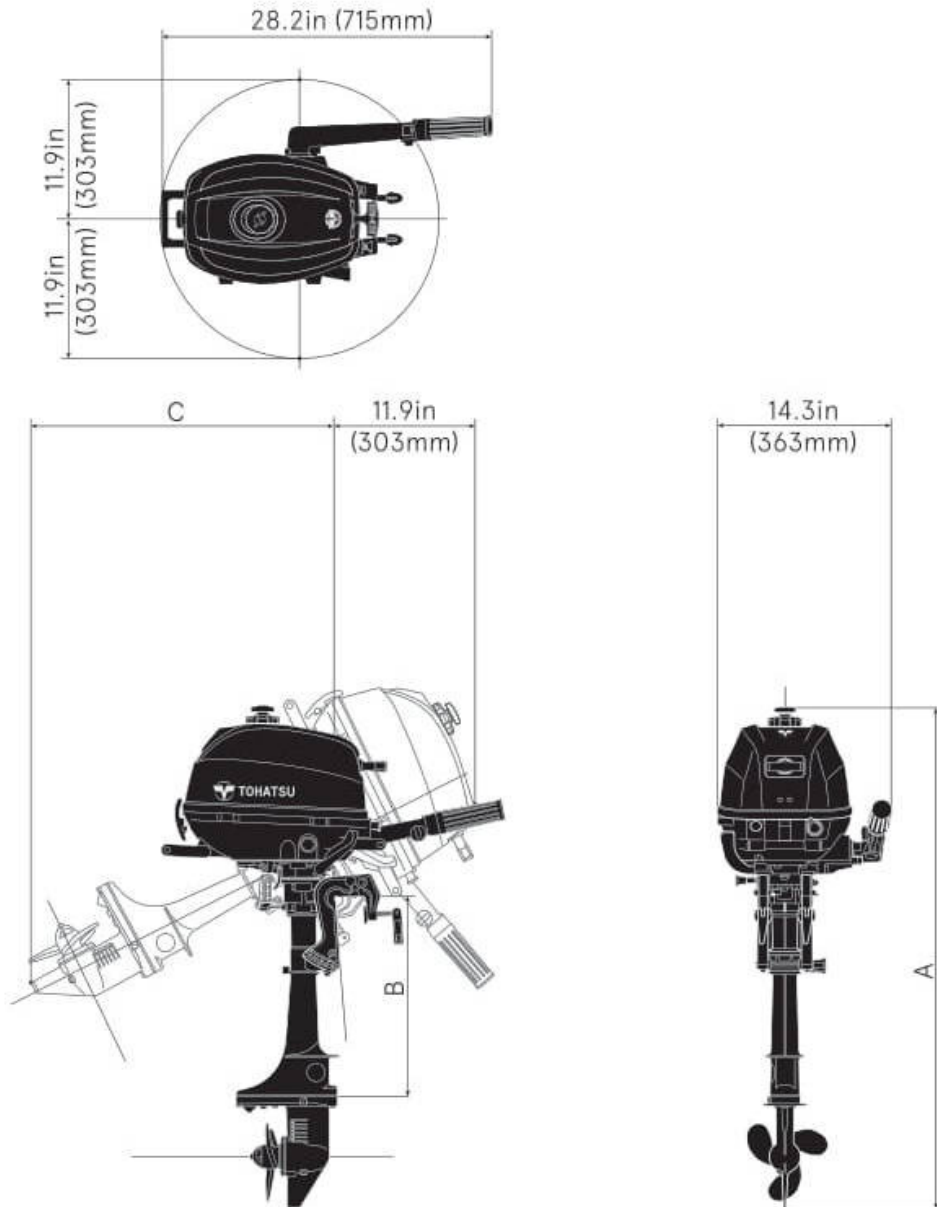

FOUR
STROKE

MFS2.5C

Dimensions

Dry Weight (lbs/kg)

Model	MF
Transom S:	41 (18.4)
Transom L:	43 (19.4)

Dimensions (in/mm)

Model	A	B	C
Transom S:	40.4 (1026)	17.1 (435)	24.8 (628)
Transom L:	45.4 (1153)	22.1 (562)	28.7 (728)