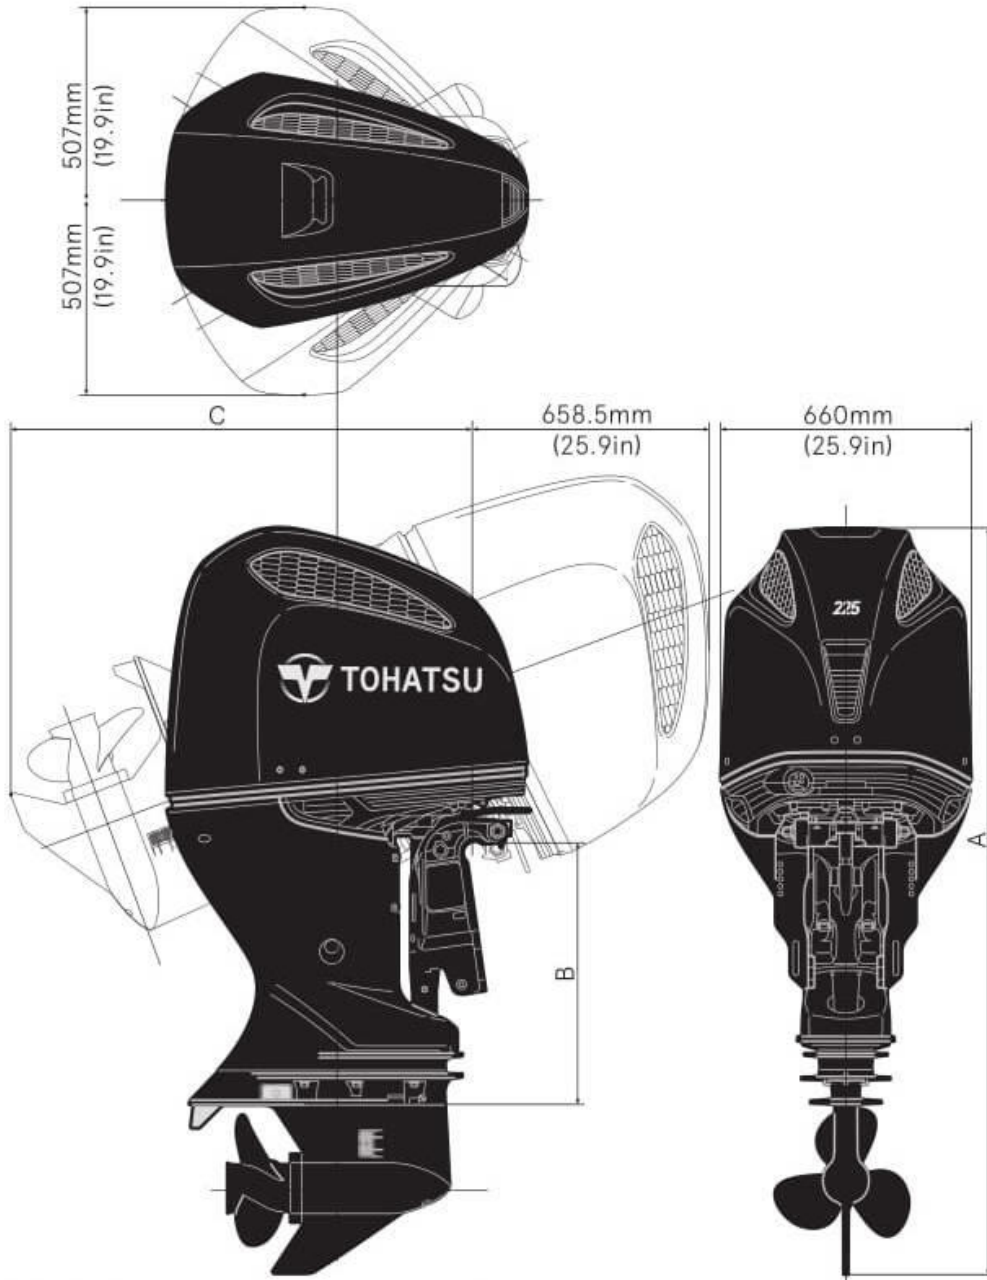

FOUR
STROKE

BFT225D

Dimensions

Dry Weight (lbs/kg)

Model	
Transom L:	619 (281)
Transom X:	631 (286)

Dimensions

(in/mm)

Model	A	B	C
Transom L:	70.4 (1789)	20.0 (508)	41.8 (1062)
Transom X:	75.4 (1916)	25.0 (635)	46.2 (1174)