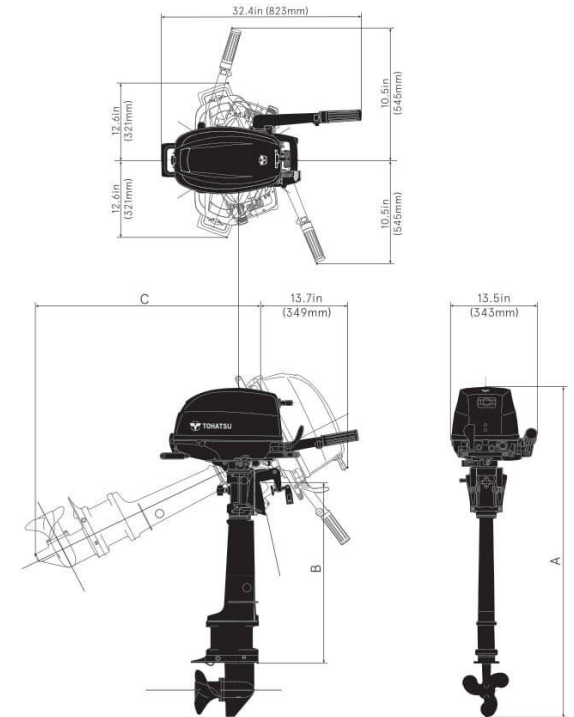

### Dimensions

Dry Weight (lbs/kg)

Model	MF
Transom S:	57 (26.1)
Transom L:	59 (26.6)

Dimensions (in/mm)

Model	A	B	C
Transom S:	41.5 (1053)	17.1 (435)	25.9 (658)
Transom L:	46.2 (1180)	22.1 (562)	29.8 (758)

### Dimensions

Dry Weight (lbs/kg)

Model	MF
Transom S:	56 (25.6)
Transom L:	57 (26.1)

Dimensions (in/mm)

Model	A	B	C
Transom S:	40.9 (1039)	17.1 (435)	25.9 (658)
Transom L:	45.9 (1166)	22.1 (562)	29.8 (758)

### Dimensions

Dry Weight (lbs/kg)

Model	MF
Transom L:	57 (26.1)
Transom UL:	59 (26.6)

Dimensions (in/mm)

Model	A	B	C
Transom L:	45.9 (1166)	22.1 (562)	29.8 (758)
Transom UL:	50.9 (1293)	27.1 (689)	33.8 (858)