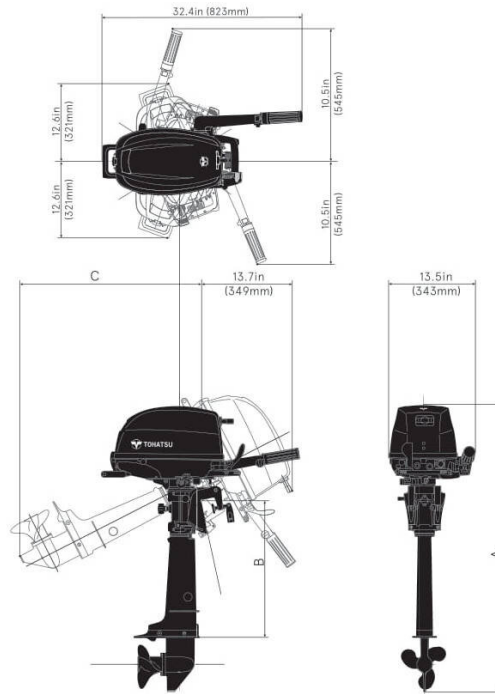

### Dimensions

Dry Weight (lbs/kg)

Model	MF
Transom S:	57 (26.1)
Transom L:	59 (26.6)

Dimensions (in/mm)

Model	A	B	C
Transom S:	41.5 (1053)	17.1 (435)	25.9 (658)
Transom L:	46.2 (1180)	22.1 (562)	29.8 (758)

### Dimensions

Dry Weight (lbs/kg)

Model	MF
Transom S:	56 (25.6)
Transom L:	57 (26.1)

Dimensions (in/mm)

Model	A	B	C
Transom S:	40.9 (1039)	17.1 (435)	25.9 (658)
Transom L:	45.9 (1166)	22.1 (562)	29.8 (758)

### Dimensions

Dry Weight (lbs/kg)

Model	MF
Transom L:	57 (26.1)
Transom UL:	59 (26.6)

Dimensions (in/mm)

Model	A	B	C
Transom L:	45.9 (1166)	22.1 (562)	29.8 (758)
Transom UL:	50.9 (1293)	27.1 (689)	33.8 (858)