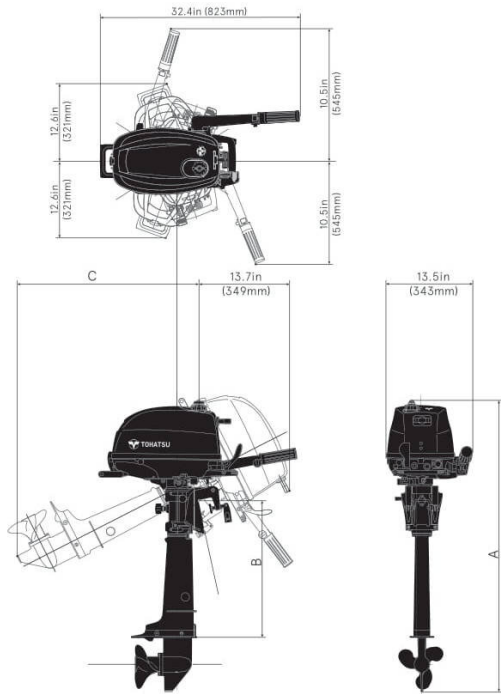

### Dimensions

Dry Weight (lbs/kg)

Model	MF
Transom S:	57 (26.1)
Transom L:	59 (26.6)

Dimensions (in/mm)

Model	A	B	C
Transom S:	41.5 (1053)	17.1 (435)	25.9 (658)
Transom L:	46.2 (1180)	22.1 (562)	29.8 (758)

### Dimensions

Dry Weight (lbs/kg)

Model	MF
Transom S:	56 (25.6)
Transom L:	57 (26.1)

Dimensions (in/mm)

Model	A	B	C
Transom S:	40.9 (1039)	17.1 (435)	25.9 (658)
Transom L:	45.9 (1166)	22.1 (562)	29.8 (758)

### Dimensions

Dry Weight (lbs/kg)

Model	MF
Transom L:	57 (26.1)
Transom UL:	59 (26.6)

Dimensions (in/mm)

Model	A	B	C
Transom L:	45.9 (1166)	22.1 (562)	29.8 (758)
Transom UL:	50.9 (1293)	27.1 (689)	33.8 (858)