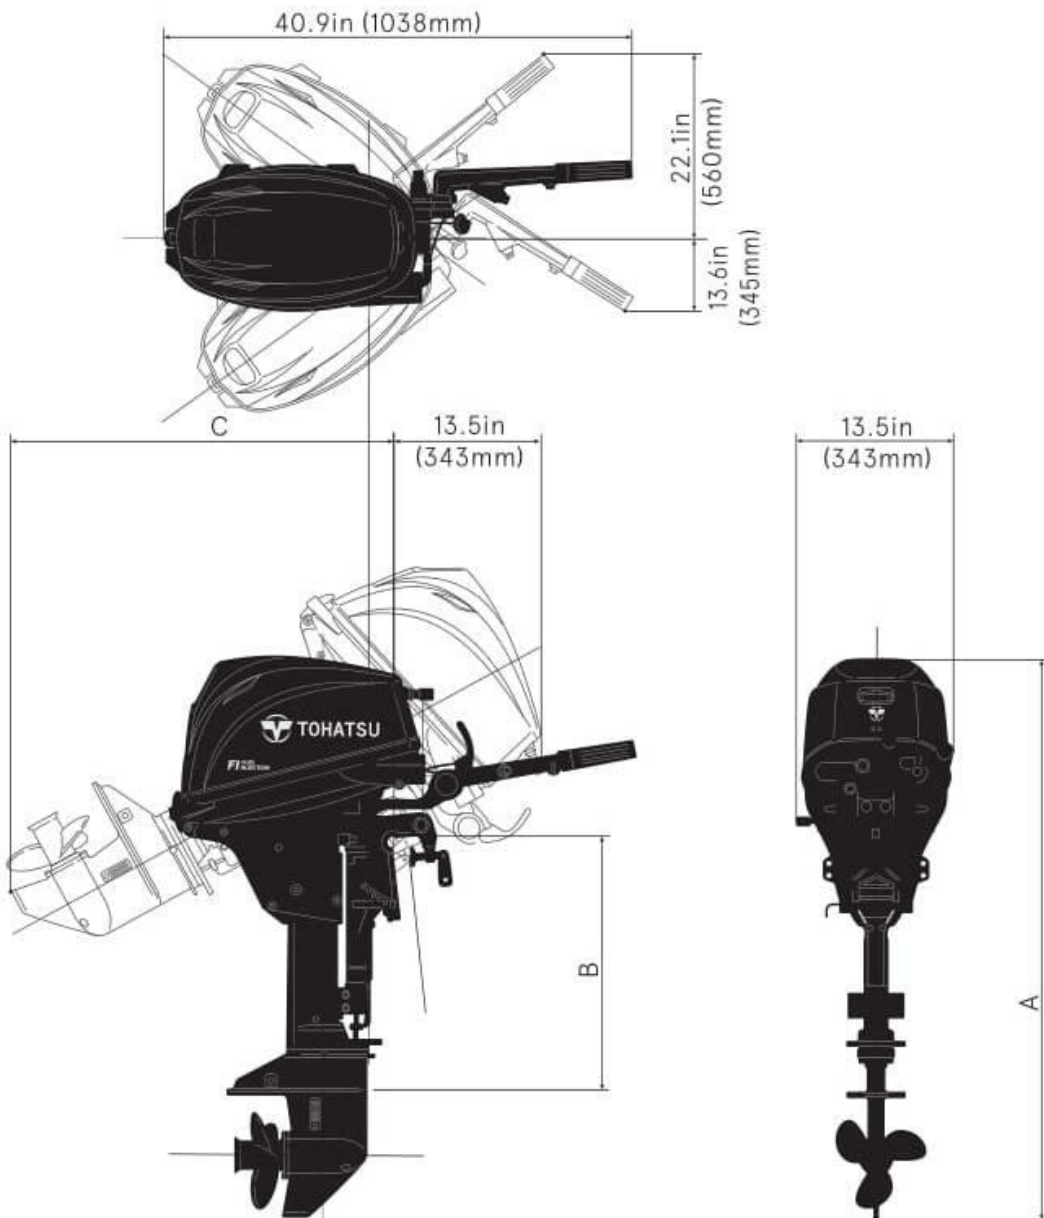

Dimensions

Dry Weight

(lbs/kg)

Model	MF	EF	EPT
Transom S:	94.7 (43.0)	103.6 (47.0)	113.5 (51.5)
Transom L:	97.0 (44.0)	105.8 (48.0)	115.7 (52.5)

Dimensions

(in/mm)

Model	A	B	C
Transom S:	43.9 (1116)	16.3 (413)	28.9 (735)
Transom L:	49.5 (1258)	22.1 (562)	34.3 (872)