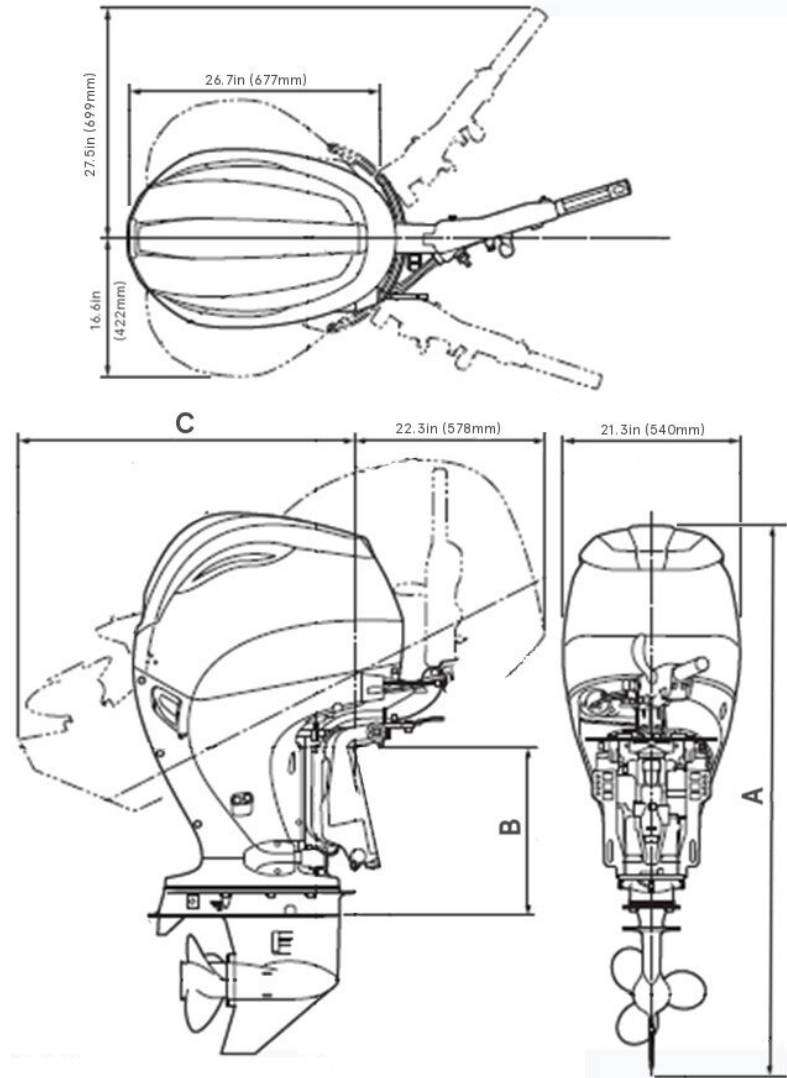

**Dimensions**

Dry Weight (lbs/kg)

Model	ET
Transom L:	392 (178)

Dimensions (in/mm)

Model	A	B	C
Transom L:	65.1 (1654)	20.4 (517)	40.2 (1022)

Dry Weight (lbs/kg)

Model	ET
Transom L:	402 (182.5)

Dimensions (in/mm)

Model	A	B	C
Transom L:	65.1 (1654)	20.4 (517)	40.2 (1022)