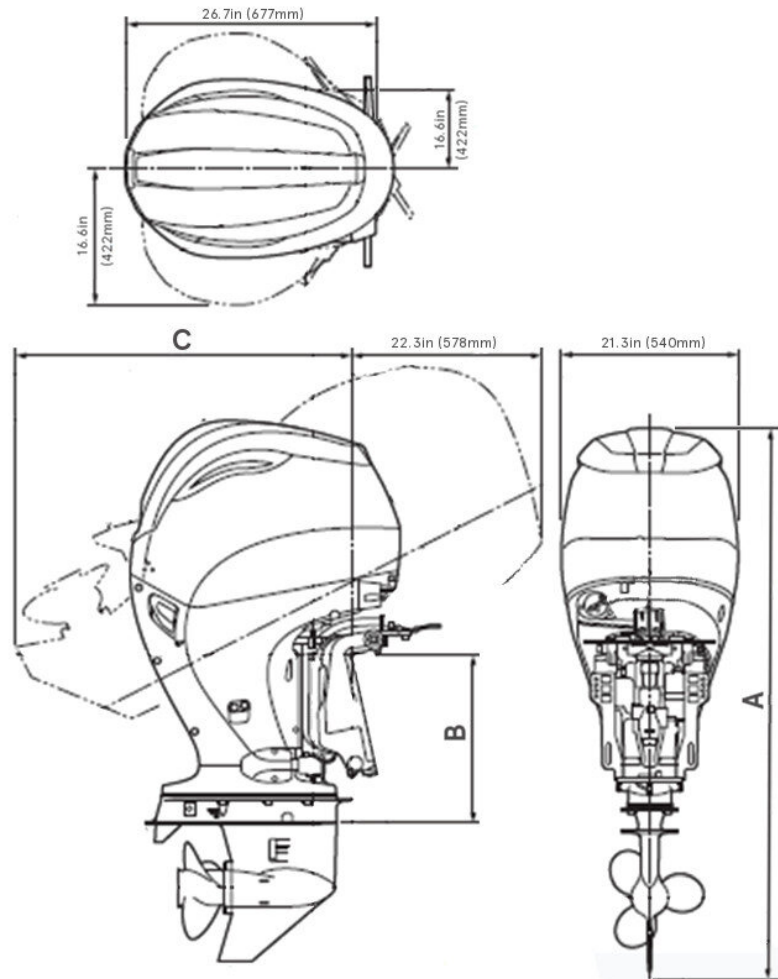

**Dimensions**

Dry Weight (lbs/kg)

Model	ET
Transom L:	392 (178)

Dimensions (in/mm)

Model	A	B	C
Transom L:	65.1 (1654)	20.4 (517)	40.2 (1022)

Dry Weight (lbs/kg)

Model	ET
Transom L:	402 (182.5)

Dimensions (in/mm)

Model	A	B	C
Transom L:	65.1 (1654)	20.4 (517)	40.2 (1022)