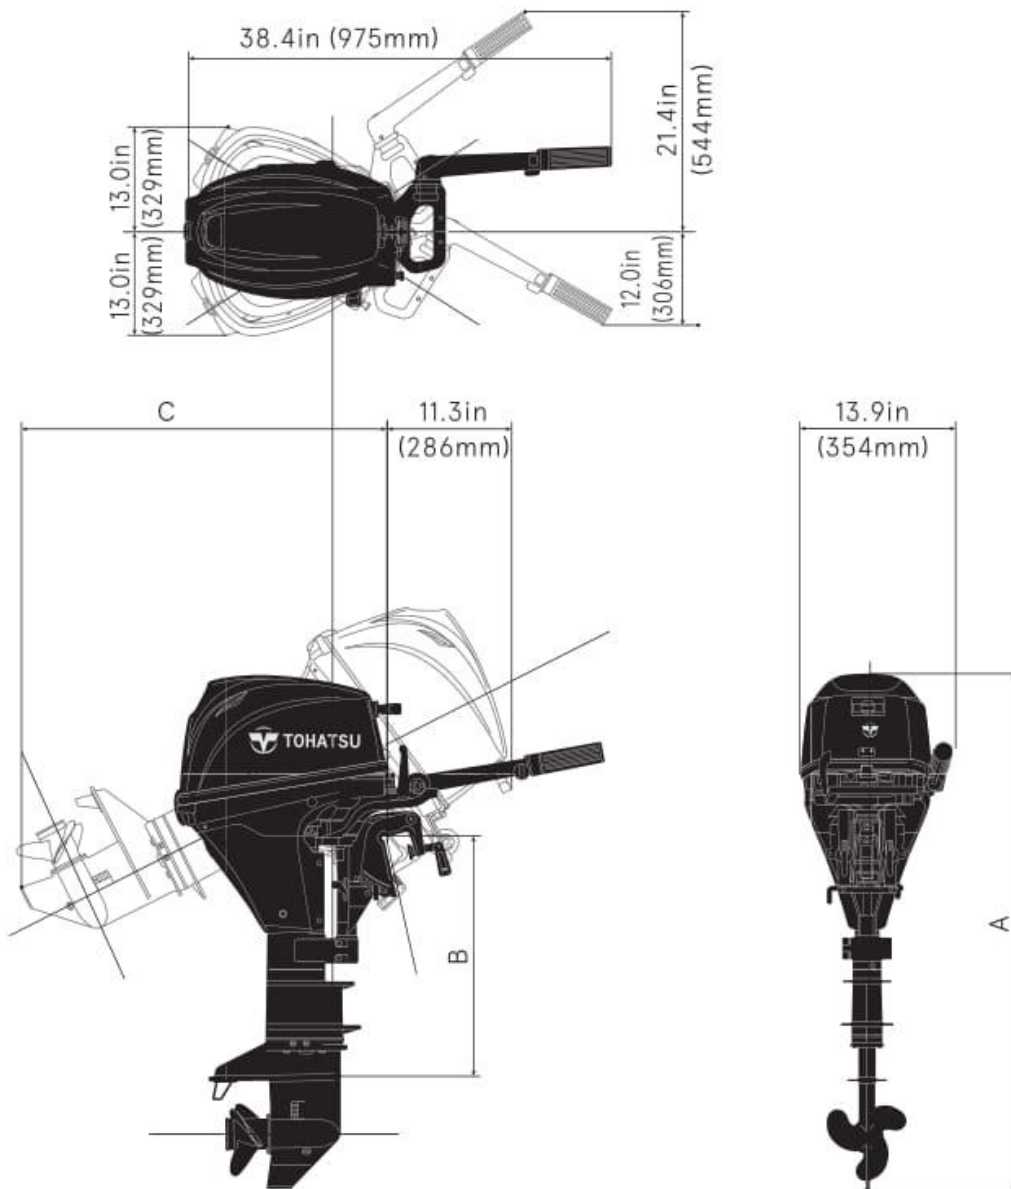

Dimensions

Dry Weight (lbs/kg)

Model	MF	EF
Transom S:	82 (37.0)	-
Transom L:	84 (38.0)	91 (41.0)

Dimensions (in/mm)

Model	A	B	C
Transom S:	40.7 (1035)	17.1 (435)	27.9 (709)
Transom L:	45.7 (1162)	22.1 (562)	32.9 (836)