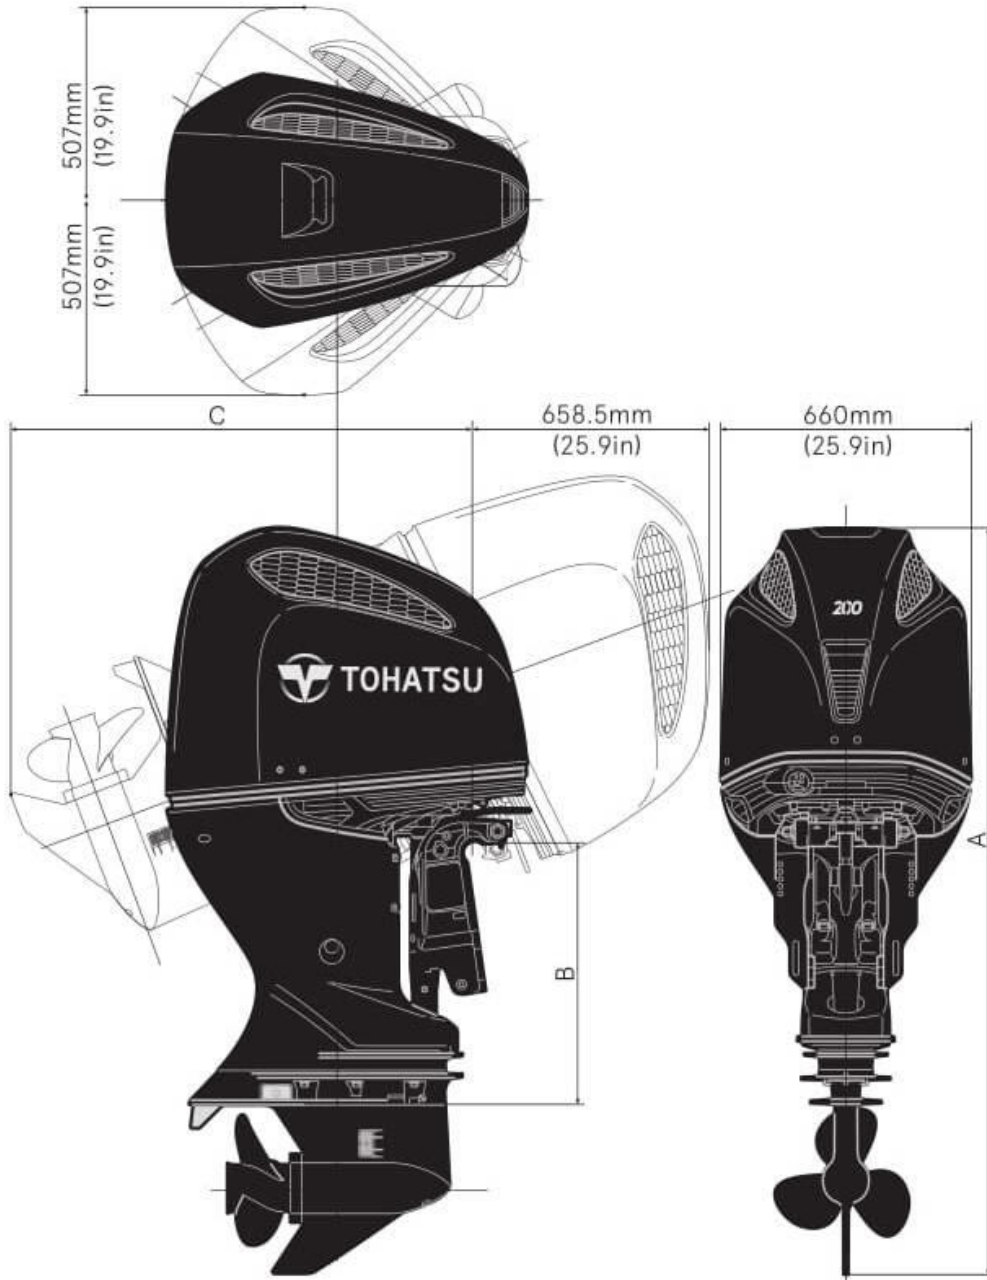

FOUR  
STROKE

# BFT200D

## Dimensions

Dry Weight (lbs/kg)

Model	
Transom L:	615 (279)
Transom X:	626 (284)

Dimensions (in/mm)

Model	A	B	C
Transom L:	70.4 (1789)	20.0 (508)	41.8 (1062)
Transom X:	75.4 (1916)	25.0 (635)	46.2 (1174)