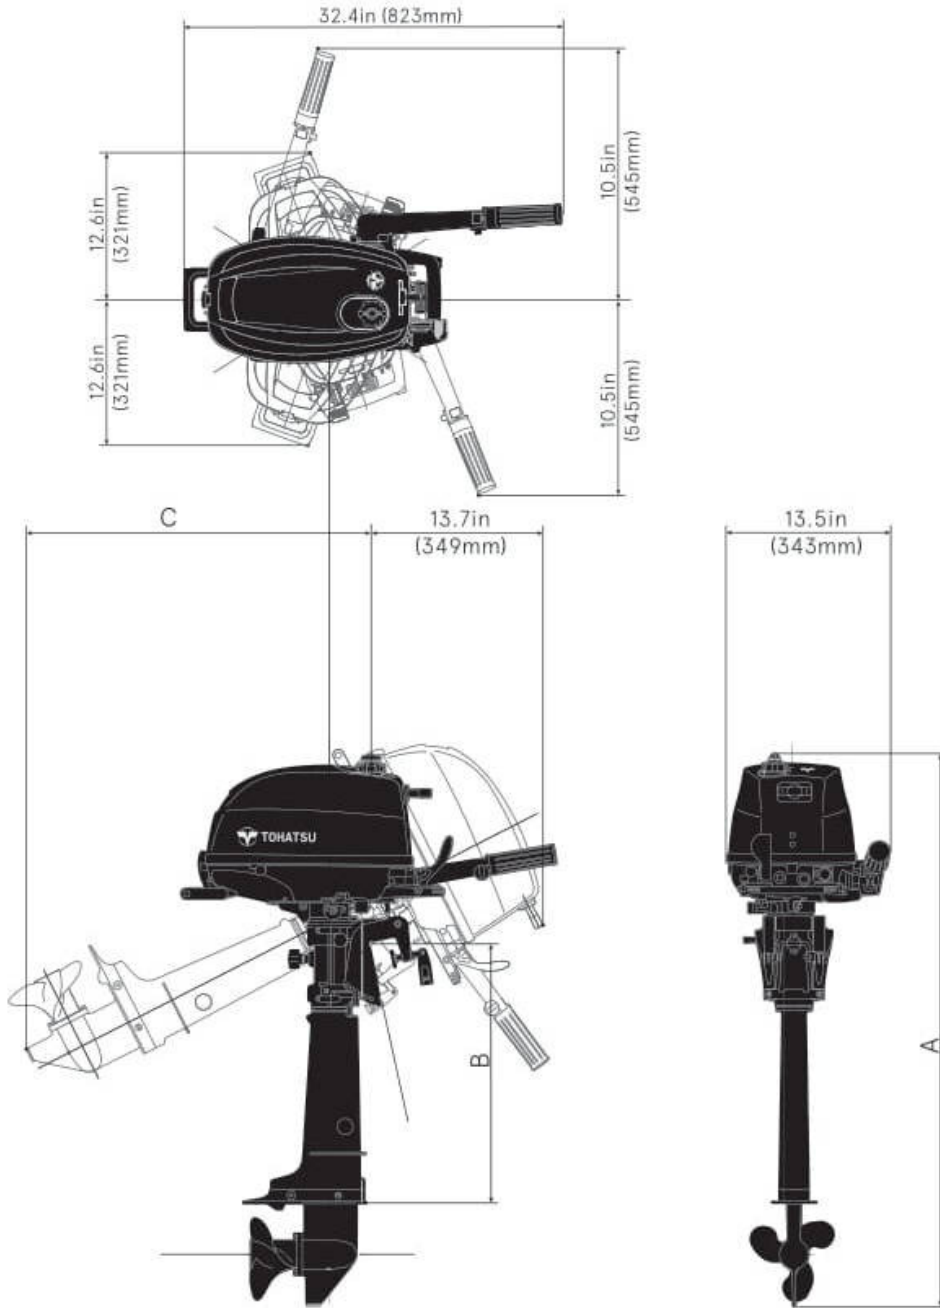

## Dimensions

Dry Weight (lbs/kg)

Model	MF
Transom S:	57 (26.1)
Transom L:	59 (26.6)

Dimensions (in/mm)

Model	A	B	C
Transom S:	41.5 (1053)	17.1 (435)	25.9 (658)
Transom L:	46.2 (1180)	22.1 (562)	29.8 (758)