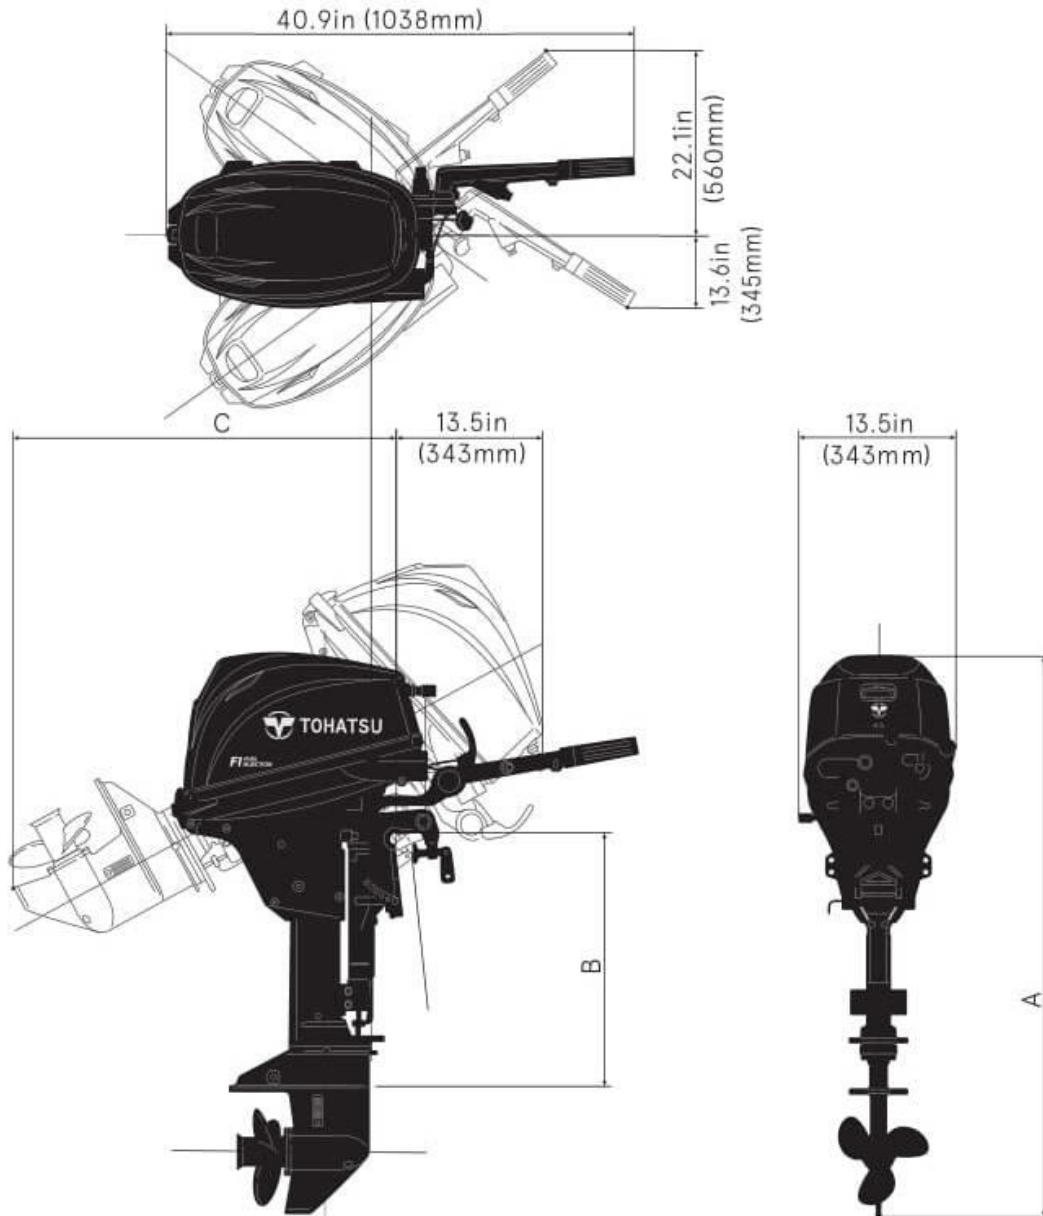

Dimensions

Dry Weight

(lbs/kg)

Model	MF	EF	EP	EFT	EPT
Transom S:	94.7 (43.0)	103.6 (47.0)	101.4 (46.0)	-	113.5 (51.5)
Transom L:	97.0 (44.0)	105.8 (48.0)	103.6 (47.0)	117.9 (53.5)	115.7 (52.5)
Transom UL:	-	-	-	121.2 (55.0)	119.0 (54.0)

Dimensions

(in/mm)

Model	A	B	C
Transom S:	43.9 (1116)	16.3 (413)	28.9 (735)
Transom L:	49.5 (1258)	22.1 (562)	34.3 (872)
Transom UL:	54.6 (1386)	27.1 (689)	38.9 (988)