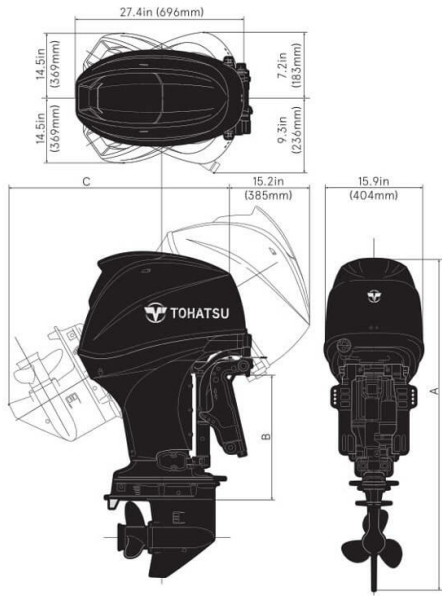

Dimensions

Dry Weight (lbs/kg)	
Model	ET
Transom S:	213 (96.5)
Transom L:	217 (98.5)
Transom UL:	223 (101.5)

Dimensions (in/mm)			
Model	A	B	C
Transom S:	49.5 (1257)	15.9 (405)	31.9 (811)
Transom L:	54.7 (1390)	21.2 (538)	36.6 (930)
Transom UL:	59.2 (1504)	25.6 (652)	40.5 (1031)

Dry Weight (lbs/kg)	
Model	ET
Transom S:	224 (101.5)
Transom L:	228 (103.5)
Transom UL:	234 (106.5)

Dimensions (in/mm)			
Model	A	B	C
Transom S:	49.5 (1257)	15.9 (405)	31.9 (811)
Transom L:	54.7 (1390)	21.2 (538)	36.6 (930)
Transom UL:	59.2 (1504)	25.6 (652)	40.5 (1031)

Dimensions

Dry Weight (lbs/kg)	
Model	ET
Transom L:	217 (98.5)

Dimensions (in/mm)			
Model	A	B	C
Transom L:	54.7 (1390)	21.2 (538)	36.6 (930)

Dry Weight (lbs/kg)	
Model	ET
Transom L:	228 (103.5)

Dimensions (in/mm)			
Model	A	B	C
Transom L:	54.7 (1390)	21.2 (538)	36.6 (930)