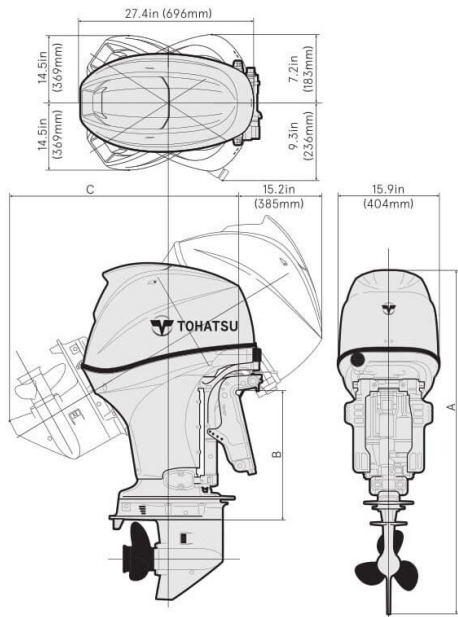

Dimensions

Dry Weight (lbs/kg)	
Model	ET
Transom S:	213 (96.5)
Transom L:	217 (98.5)
Transom UL:	223 (101.5)

Dimensions (in/mm)			
Model	A	B	C
Transom S:	49.5 (1257)	15.9 (405)	31.9 (811)
Transom L:	54.7 (1390)	21.2 (538)	36.6 (930)
Transom UL:	59.2 (1504)	25.6 (652)	40.5 (1031)

Dry Weight (lbs/kg)	
Model	ET
Transom S:	224 (101.5)
Transom L:	228 (103.5)
Transom UL:	234 (106.5)

Dimensions (in/mm)			
Model	A	B	C
Transom S:	49.5 (1257)	15.9 (405)	31.9 (811)
Transom L:	54.7 (1390)	21.2 (538)	36.6 (930)
Transom UL:	59.2 (1504)	25.6 (652)	40.5 (1031)

Dimensions

Dry Weight (lbs/kg)	
Model	ET
Transom L:	217 (98.5)

Dimensions (in/mm)			
Model	A	B	C
Transom L:	54.7 (1390)	21.2 (538)	36.6 (930)

Dry Weight (lbs/kg)	
Model	ET
Transom L:	228 (103.5)

Dimensions (in/mm)			
Model	A	B	C
Transom L:	54.7 (1390)	21.2 (538)	36.6 (930)