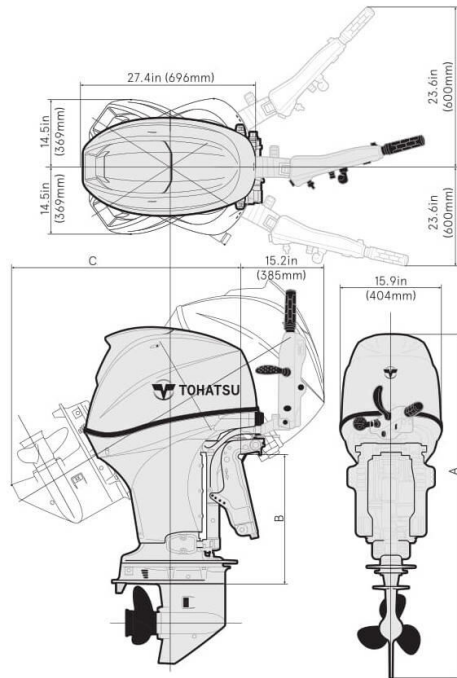

Dimensions

Dry Weight (lbs/kg)	
Model	ET
Transom S:	213 (96.5)
Transom L:	217 (98.5)
Transom UL:	223 (101.5)

Dimensions (in/mm)			
Model	A	B	C
Transom S:	49.5 (1257)	15.9 (405)	31.9 (811)
Transom L:	54.7 (1390)	21.2 (538)	36.6 (930)
Transom UL:	59.2 (1504)	25.6 (652)	40.5 (1031)

Dry Weight (lbs/kg)	
Model	ET
Transom S:	224 (101.5)
Transom L:	228 (103.5)
Transom UL:	234 (106.5)

Dimensions (in/mm)			
Model	A	B	C
Transom S:	49.5 (1257)	15.9 (405)	31.9 (811)
Transom L:	54.7 (1390)	21.2 (538)	36.6 (930)
Transom UL:	59.2 (1504)	25.6 (652)	40.5 (1031)

Dimensions

Dry Weight (lbs/kg)	
Model	ET
Transom L:	217 (98.5)

Dimensions (in/mm)			
Model	A	B	C
Transom L:	54.7 (1390)	21.2 (538)	36.6 (930)

Dry Weight (lbs/kg)	
Model	ET
Transom L:	228 (103.5)

Dimensions (in/mm)			
Model	A	B	C
Transom L:	54.7 (1390)	21.2 (538)	36.6 (930)