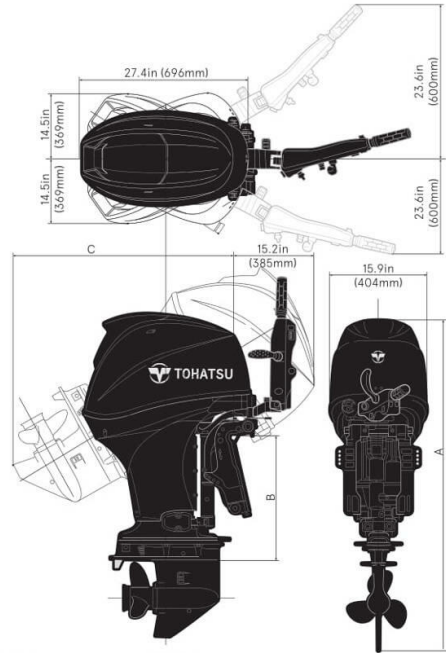

Dimensions

Dry Weight (lbs/kg)	
Model	ET
Transom S:	213 (96.5)
Transom L:	217 (98.5)
Transom UL:	223 (101.5)

Dimensions (in/mm)			
Model	A	B	C
Transom S:	49.5 (1257)	15.9 (405)	31.9 (811)
Transom L:	54.7 (1390)	21.2 (538)	36.6 (930)
Transom UL:	59.2 (1504)	25.6 (652)	40.5 (1031)

Dry Weight (lbs/kg)	
Model	ET
Transom S:	224 (101.5)
Transom L:	228 (103.5)
Transom UL:	234 (106.5)

Dimensions (in/mm)			
Model	A	B	C
Transom S:	49.5 (1257)	15.9 (405)	31.9 (811)
Transom L:	54.7 (1390)	21.2 (538)	36.6 (930)
Transom UL:	59.2 (1504)	25.6 (652)	40.5 (1031)

Dimensions

Dry Weight (lbs/kg)	
Model	ET
Transom L:	217 (98.5)

Dimensions (in/mm)			
Model	A	B	C
Transom L:	54.7 (1390)	21.2 (538)	36.6 (930)

Dry Weight (lbs/kg)	
Model	ET
Transom L:	228 (103.5)

Dimensions (in/mm)			
Model	A	B	C
Transom L:	54.7 (1390)	21.2 (538)	36.6 (930)