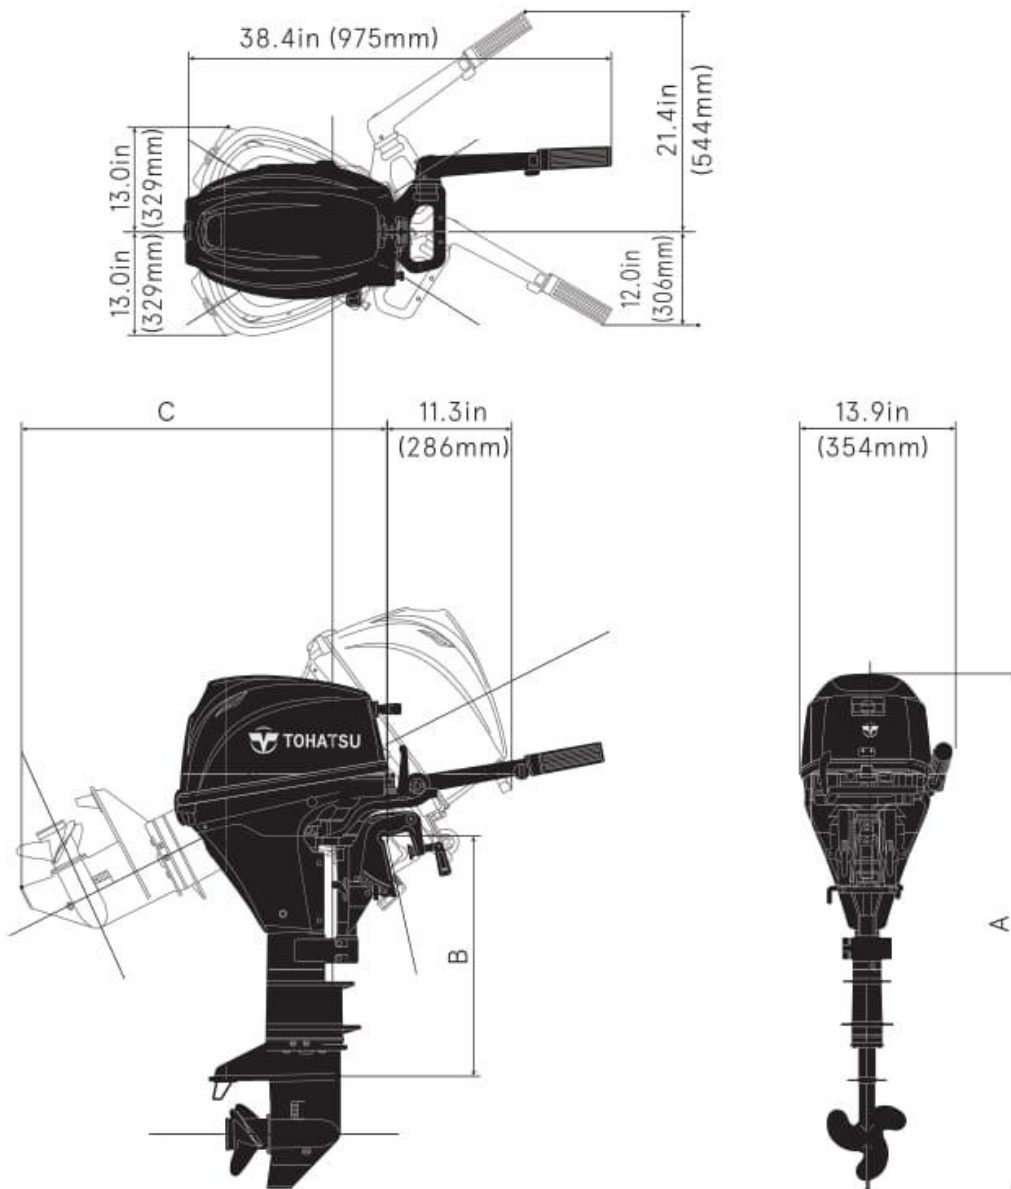

FOUR STROKE MFS9.8B

Dimensions

Dry Weight (lbs/kg)

Model	MF	EF
Transom S:	82 (37.0)	88 (40.0)
Transom L:	84 (38.0)	91 (41.0)

Dimensions (in/mm)

Model	A	B	C
Transom S:	40.7 (1035)	17.1 (435)	27.9 (709)
Transom L:	45.7 (1162)	22.1 (562)	32.9 (836)