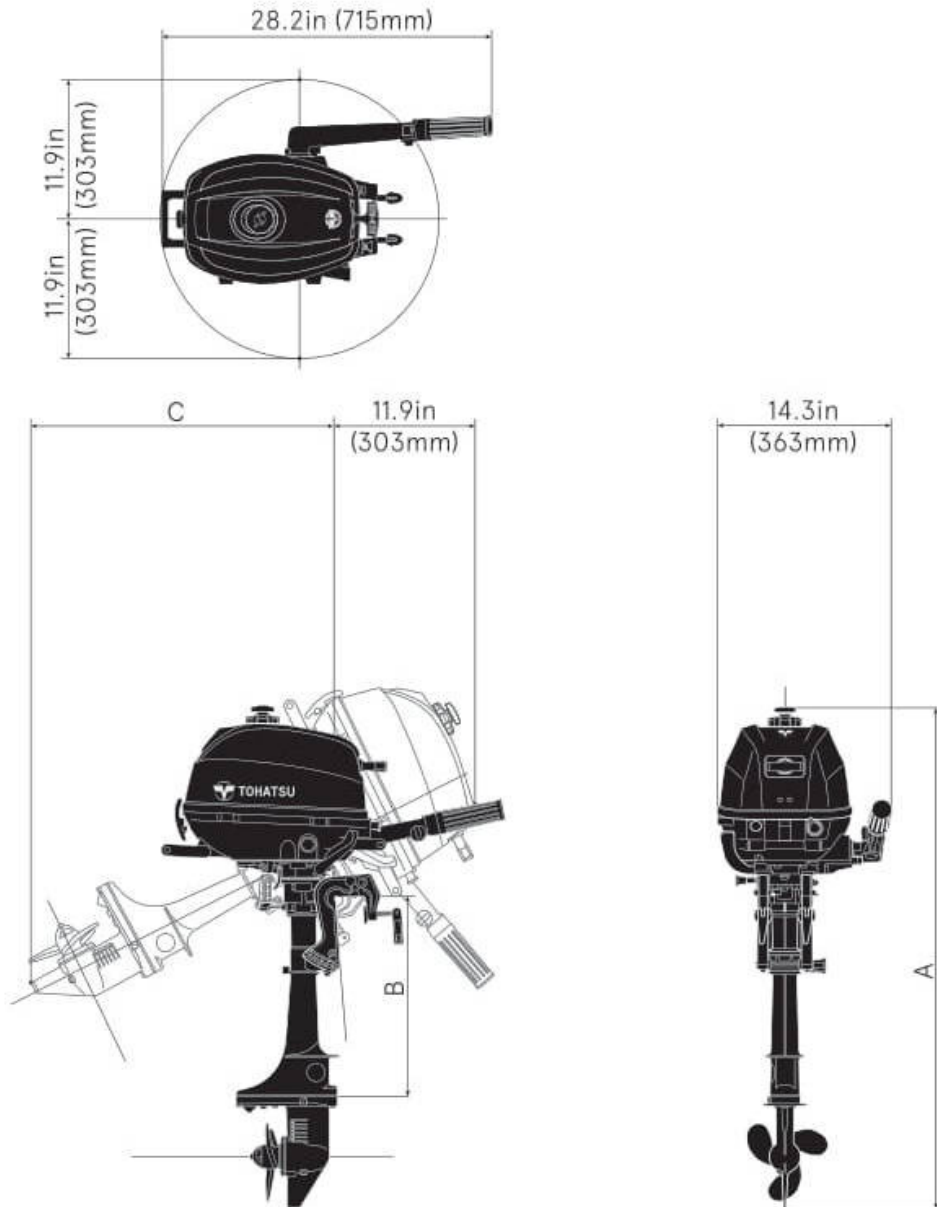

FOUR
STROKE

MFS3.5C

Dimensions

Dry Weight (lbs/kg)

Model	MF
Transom S:	41 (18.4)
Transom L:	43 (19.4)

Dimensions (in/mm)

Model	A	B	C
Transom S:	40.4 (1026)	17.1 (435)	24.8 (628)
Transom L:	45.4 (1153)	22.1 (562)	28.7 (728)