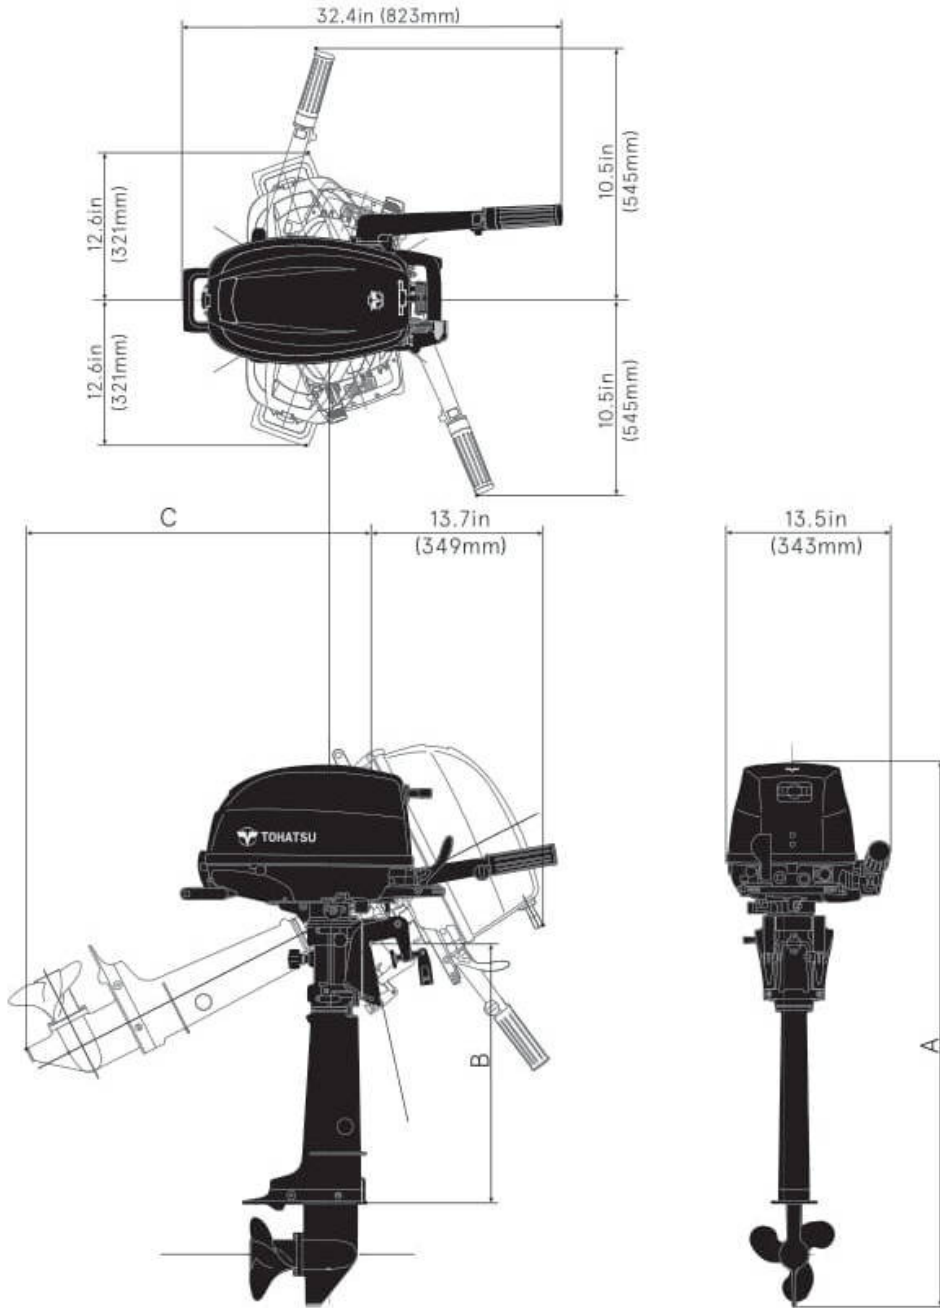

FOUR
STROKE

MFS5DS

Dimensions

Dry Weight (lbs/kg)

Model	MF
Transom S:	56 (25.6)
Transom L:	57 (26.1)

Dimensions (in/mm)

Model	A	B	C
Transom S:	40.9 (1039)	17.1 (435)	25.9 (658)
Transom L:	45.9 (1166)	22.1 (562)	29.8 (758)