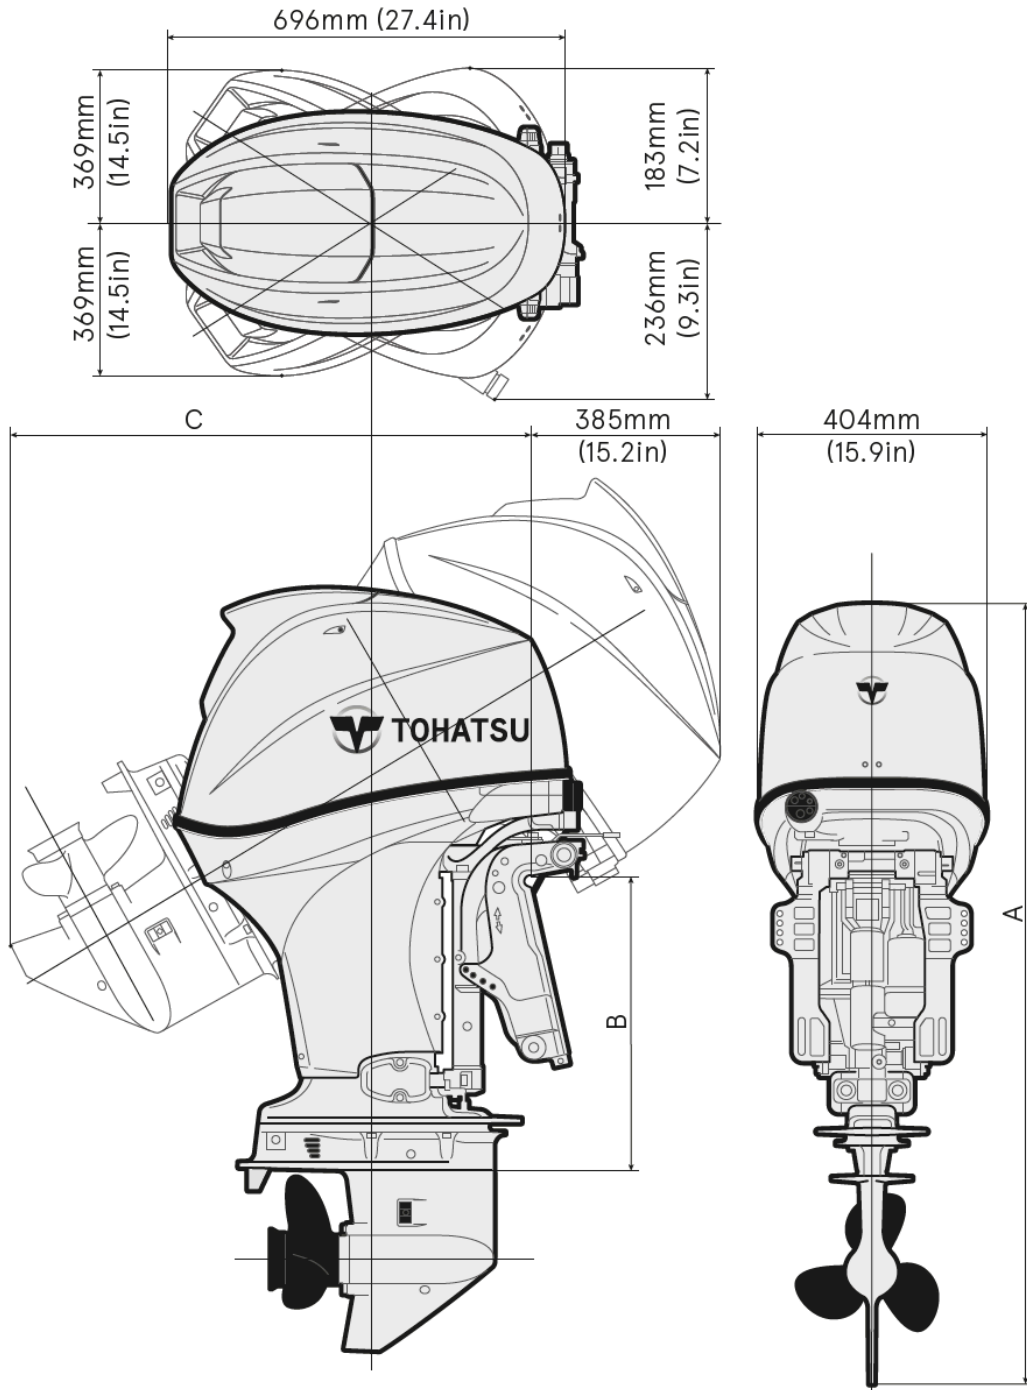

Dimensioni

Dry Weight (kg/lbs)

Model	ET
Transom L:	98.5 (217)

Dimensions (mm/in)

Model	A	B	C
Transom L:	1390 (54.7)	538 (21.2)	930 (36.6)